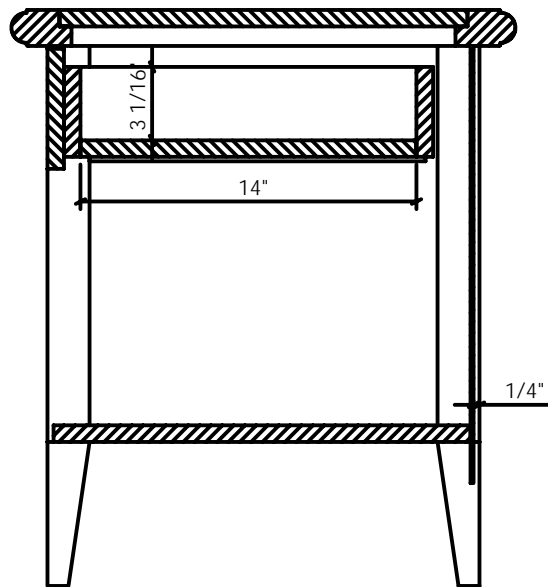

SECTION B-B