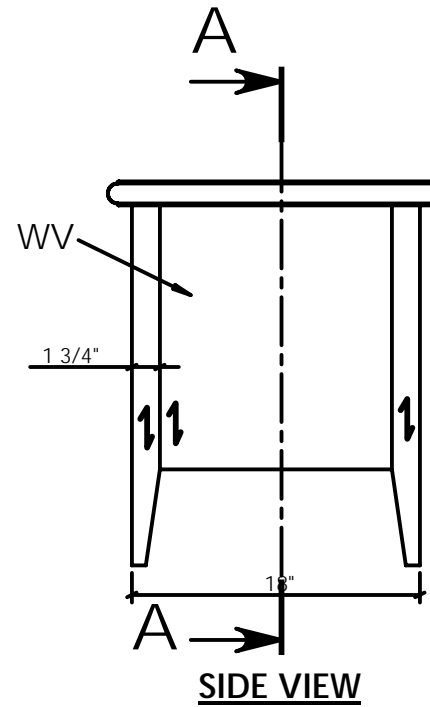

### SPECIFICATIONS

HIGH PRESSURE LAMINATE (HPL)	FORMICA WILD CHERRY #5904-43
SOLID WOOD (SW)	MAPLE
WOOD VENEERS (WV)	MAPLE
PULLS	RICHELIEU #4443-195
HINGES	
SLIDES	14" BALL BEARING SLIDE #FX30
GLIDES	ADJUSTABLE NYLON CARPET GLIDE RICHELIEU #5390-4-90
FABRIC	
FINISH / COLOR	BSG CUSTOM STAIN F02-081, SAMPLE #1

**OTHER**  
- DRAWER IN 11/16" VENEER  
ASSEMBLED WITH DOVETAIL

### ISOMETRIC VIEW (NOT TO SCALE)

**B.S.G. inc.**  
DRAWINGS ARE PROPERTY OF B.S.G. inc.

255, Dessureault, Cap-de-la-Madeleine  
Quebec, CANADA G8T 2L7  
Tel: (819) 374-2799  
Fax: (819) 374-2867  
E-mail: memo@bsg.qc.ca