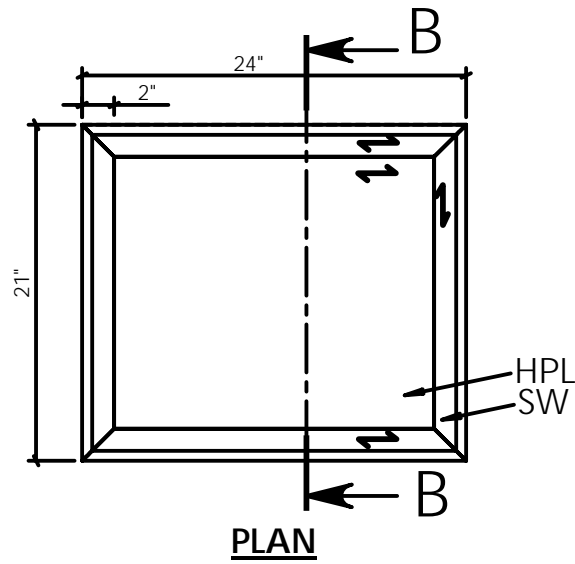

### SPECIFICATIONS

HIGH PRESSURE LAMINATE (HPL)	FORMICA WILD CHERRY #5904-43
SOLID WOOD (SW)	MAPLE
WOOD VENEERS (WV)	MAPLE
PULLS	RICHELIEU #4443-195
HINGES	
SLIDES	14" BALL BEARING SLIDE #FX30
GLIDES	ADJUSTABLE NYLON CARPET GLIDE RICHELIEU #5390-4-90
FABRIC	
FINISH / COLOR	BSG CUSTOM STAIN F02-081, SAMPLE #1

**OTHER**  
- DRAWER IN 11/16" VENEER  
ASSEMBLED WITH DOVETAIL

### ISOMETRIC VIEW (NOT TO SCALE)

**B.S.G. inc.**  
DRAWINGS ARE PROPERTY OF B.S.G. inc.

255, Dessureault, Cap-de-la-Madeleine  
Quebec, CANADA G8T 2L7  
Tel: (819) 374-2799  
Fax: (819) 374-2867  
E-mail: memo@bsg.qc.ca