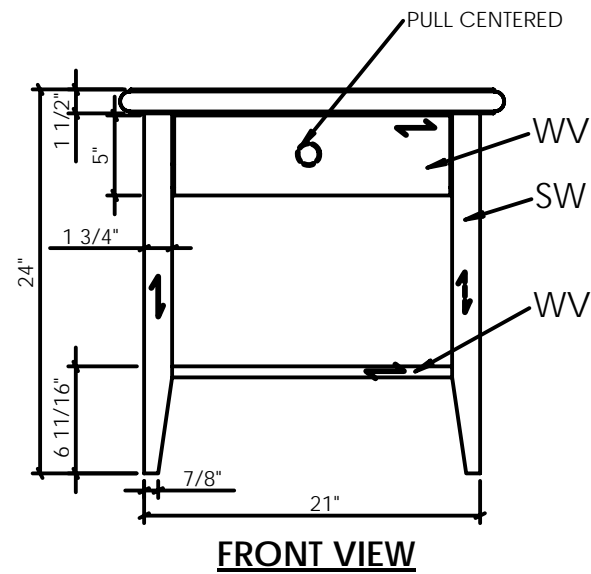

SPECIFICATIONS

HIGH PRESSURE LAMINATE (HPL)	FORMICA WILD CHERRY #5904-43
SOLID WOOD (SW)	MAPLE
WOOD VENEERS (WV)	MAPLE
PULLS	RICHELIEU #4443-195
HINGES	
SLIDES	14" BALL BEARING SLIDE #FX30
GLIDES	ADJUSTABLE NYLON CARPET GLIDE RICHELIEU #5390-4-90
FABRIC	
FINISH / COLOR	BSG CUSTOM STAIN F02-081, SAMPLE #1

OTHER
- DRAWER IN 11/16" VENEER
ASSEMBLED WITH DOVETAIL

ISOMETRIC VIEW (NOT TO SCALE)

B.S.G. inc.
DRAWINGS ARE PROPERTY OF B.S.G. inc.

255, Dessureault, Cap-de-la-Madeleine
Quebec, CANADA G8T 2L7
Tel: (819) 374-2799
Fax: (819) 374-2867
E-mail: memo@bsg.qc.ca

COMMENTS:

PROJECT:

TITLE:

EX-007
EXAMPLE

REV: 1

DATE:

2004-04-26

SCALE:
1:12

SHEET 1 OF 2