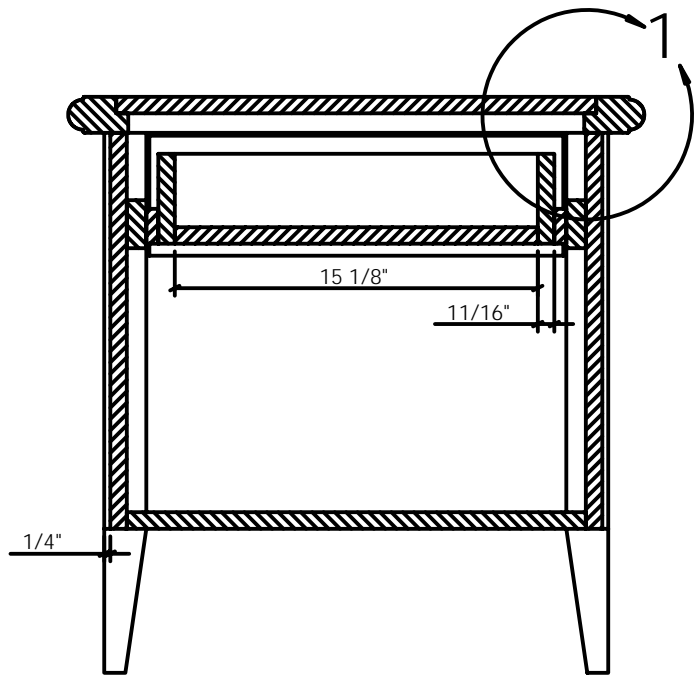

SECTION A-A